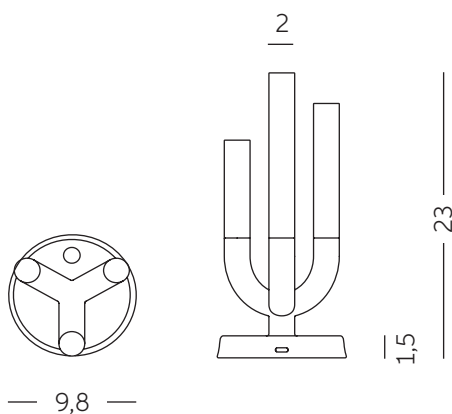

LUNA

Design
Antonio Lanzillo & Partners

LUNA

Design
Antonio Lanzillo & Partners

PRODUCT	Category: Categoria: Catégorie:	Table lamp Lampada da tavolo Lampe de table	PACKAGING	Packaging dimensions: Dimensioni imballaggio: Dimensions emballage:	10,5 x 10,5 x 23 cm
	Years of production: Anno di produzione: Année de production:	2019		Packaging volume: Volume Imballaggio: Volume emballage:	0,003 m ³
	Materials: Materiali: Matériaux:	Plexiglass, metal base Plexiglass, base metallo Plexiglas, support métallique		Total weight: Peso totale: Poids total:	1 Kg
	Dimensions: Dimensioni: Dimensions:	10 x 10 x h 23 cm		No. of cartons: Nr. di imballi: N°. de cartons:	1
	Weight: Peso: Poids:	0,5 Kg		Notes: Note: Notes:	

* Dimensions in centimeters

LIGHTING LED / LED LUMINOSO / LUMINEUSE LED

CODE CODICE CODE	LP LUN022			
TECHNICAL INFO INFO TECNICHE INFOS TECHNIQUES	Lithing system: Sistema di illuminazione: Système d'éclairage:	LED LED LED	2,1W LED system max 200 lumen	Included Incluso Inclus
	Wiring: Cablaggio: Câblage:	Charging USB-C type included Cavo di ricarica USB-C type incluso Câble de recharge USB inclus		Length: 50 cm Lunghezza: 50 cm Longueur: 50 cm
	Light temperature: Temperatura luce: Température de la lumière:	Extra warm white led light 2700K Luce calda led bianco extra 2700K Lumière chaude led blanc extra 2700K		
	Accessory on request: Accessorio su richiesta: Accessoire sur demande:	Dimmable touch control Controllo touch dimmerabile Commande tactile à gradation	On request: Su richiesta: Sur demande:	
COLOURS COLORI COULEURS	MATT LACQUERED			
	 (white RAL 9016 matching)			
NOTES NOTE NOTES				