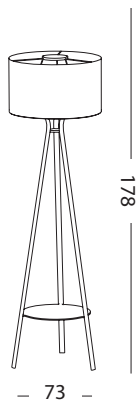

CODE

LP ALL180
lighting LED

LP ALL181
lighting LED

LIGHTING

KIT 30W LED CON CAVO INCLUSO
LUCE FREDDA 4000K

COLOURS

FABRIC

IVORY WHITE

MELANGE ECRU

FINISH

WHITE
RAL 9002

GRIGIO PERLATO
RAL 7048