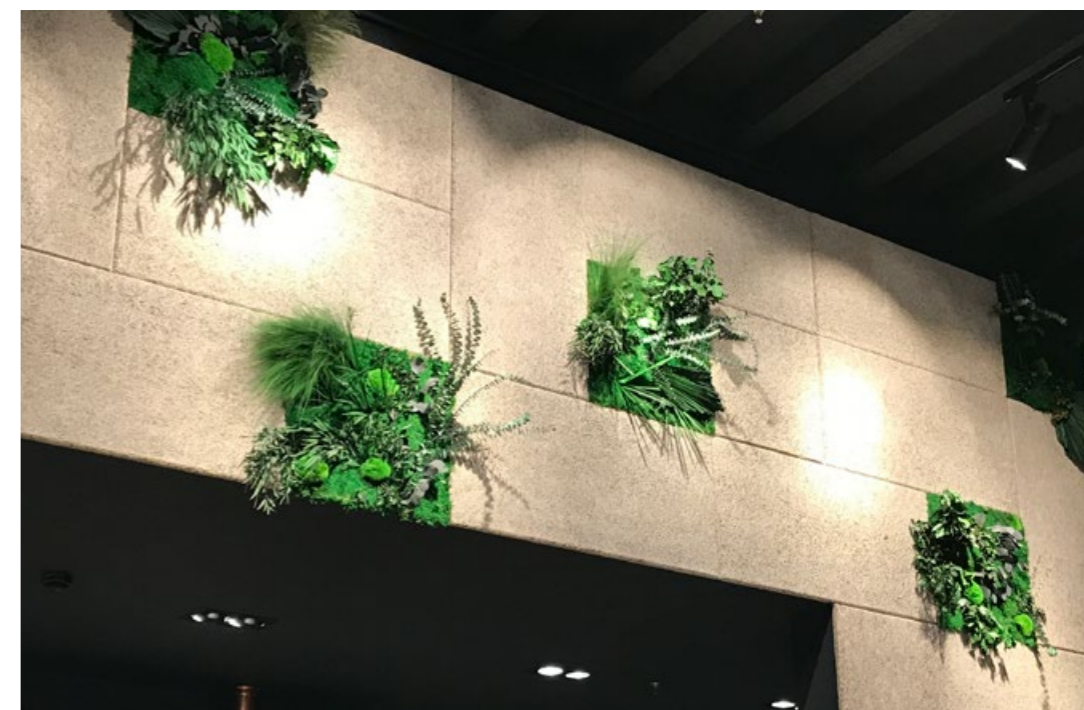

Amazonia

Preserved foliage

Each composition of the Amazonia collection is unique and entirely handmade in our workshop.

The plants used may vary (colors, species, sizes...) and those choices are guided by the customer's tastes and wishes.