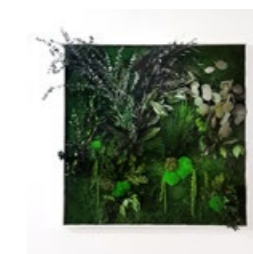

Standard Frames Collections

Greenmood

Standard Frames Collections

Greenmood's moss frames are available in 4 sizes and 4 different types of fillings which fit perfectly into any interior providing an harmonious natural touch. All the plants and mosses used are preserved, meaning they do not require sunlight, watering nor maintenance: they'll keep their form and appearance for many years!
The frames are made of solid wood and you get to choose between white or black satin finish. Each product is provided with preinstalled hooks for both horizontal and vertical hanging.

Kokoon
Ball Moss

Amazonia
Preserved foliage

Island
Flat Moss & Ball Moss

Models

40x40cm
15 3/4" x 15 3/4"

60x60cm
23 1/2" x 23 1/2"

35x65cm
13 7/8" x 25 5/8"

35x115cm
13 7/8" x 45 1/4"