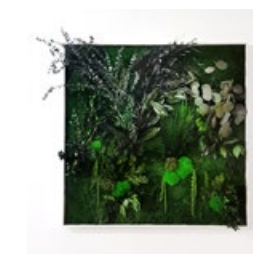

# Standard Frames Collections

Greenmood's moss frames are available in 4 sizes and 4 different types of fillings which fit perfectly into any interior providing an harmonious natural touch. All the plants and mosses used are preserved, meaning they do not require sunlight, watering nor maintenance: they'll keep their form and appearance for many years!  
The frames are made of solid wood and you get to choose between white or black satin finish. Each product is provided with preinstalled hooks for both horizontal and vertical hanging.

## Collections

**Khloé**  
Reindeer Moss

**Kokoon**  
Ball Moss

**Amazonia**  
Preserved foliage

**Island**  
Flat Moss & Ball Moss